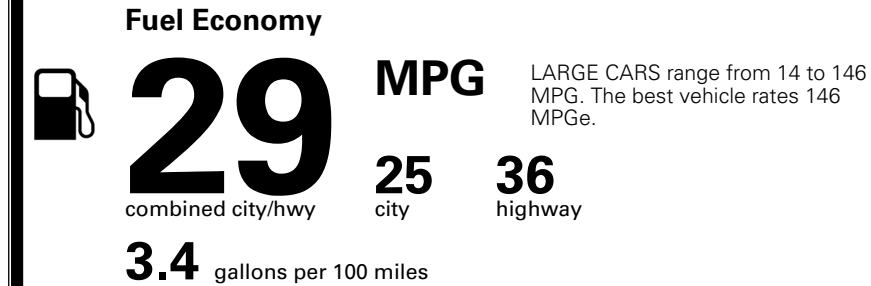

MSRP INCLUDING OPTIONS \$ 31,680.00

INLAND FREIGHT AND HANDLING \$ 1,245.00

TOTAL MANUFACTURER'S SUGGESTED RETAIL PRICE ▶ \$ 32,925.00

TOTAL ADDITIONAL WEIGHT: 7.3

\$ 28,490.00

EPA DOT Fuel Economy and Environment