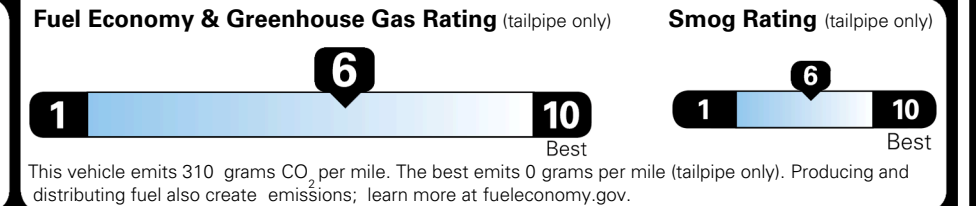

Actual results will vary for many reasons, including driving conditions and how you drive and maintain your vehicle. The average new vehicle gets 29 MPG and costs $8,500 to fuel over 5 years. Cost estimates are based on 15,000 miles per year at $ 3.30 per gallon. MPGe is miles per gasoline gallon equivalent. Vehicle emissions are a significant cause of climate change and smog.

fueleconomy.gov

Calculate personalized estimates and compare vehicles

GOVERNMENT 5-STAR SAFETY RATINGS

Overall Vehicle Score ★★★★★

Based on the combined rating of frontal, side and rollover. Should ONLY be compared to other vehicles of similar size and weight.

Frontal Crash Driver Passenger ★★★★★

Based on the risk of injury in a frontal impact. Should ONLY be compared to other vehicles of similar size and weight.

Side Crash Front seat Rear seat ★★★★★

Star ratings based on the risk of injury in a side impact.

Rollover ★★★★★

Star ratings based on the risk of rollover in a single-vehicle crash.

Star ratings range from 1 to 5 stars (★★★★★) with 5 being the highest.

Source: National Highway Traffic Safety Administration (NHTSA).
www.safercar.gov or 1-888-327-4236

Manufacturer's suggested retail price includes Manufacturer's recommended pre-delivery service. License and title fees, state and local taxes and other dealer installed options and accessories are not included in the manufacturer's suggested retail price.

PARTS CONTENT INFORMATION

FOR VEHICLES IN THIS CAR LINE U.S./CANADIAN PARTS CONTENT: 0 %

MAJOR SOURCES OF FOREIGN PARTS: KOREA: 90%

NOTE: PARTS CONTENT DOES NOT INCLUDE FINAL ASSEMBLY, DISTRIBUTION, OR OTHER NON-PARTS COSTS.

FOR THIS VEHICLE FINAL ASSEMBLY POINT: HWASUNG, KOREA

COUNTRY OF ORIGIN ENGINE (MOTOR): KOREA
TRANSMISSION: KOREA