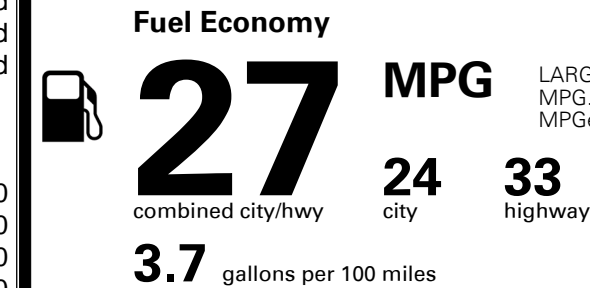

EPA DOT Fuel Economy and Environment

Gasoline Vehicle