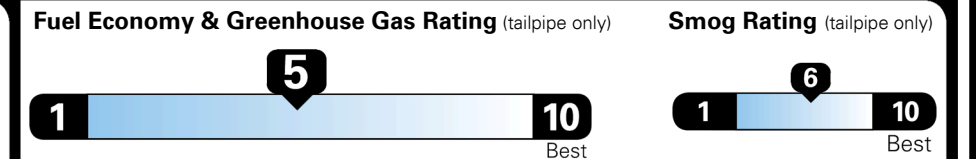

You spend
$750
more in fuel costs
over 5 years
compared to the
average new vehicle.

Annual fuel cost
$1,850