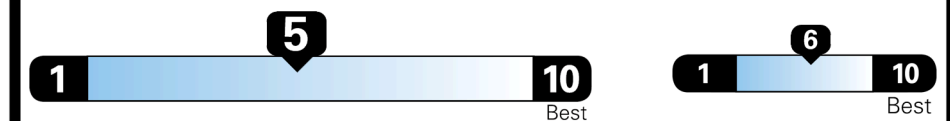

Fuel Economy & Greenhouse Gas Rating (tailpipe only) Smog Rating (tailpipe only)

This vehicle emits 329 grams CO₂ per mile. The best emits 0 grams per mile (tailpipe only). Producing and distributing fuel also create emissions; learn more at fueleconomy.gov.

Actual results will vary for many reasons, including driving conditions and how you drive and maintain your vehicle. The average new vehicle gets 28 MPG and costs $9,500 to fuel over 5 years. Cost estimates are based on 15,000 miles per year at $ 3.50 per gallon. MPGe is miles per gasoline gallon equivalent. Vehicle emissions are a significant cause of climate change and smog.

fueleconomy.gov

Calculate personalized estimates and compare vehicles