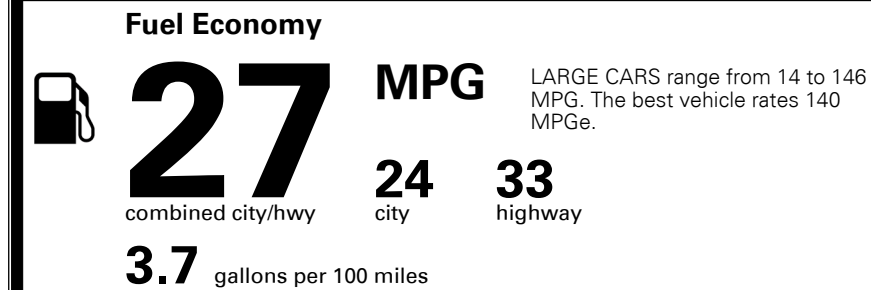

TOTAL MANUFACTURER'S SUGGESTED RETAIL PRICE ▶

\$ 33,720.00

TOTAL ADDITIONAL WEIGHT: 7.3

EPA DOT Fuel Economy and Environment

Gasoline Vehicle

You spend \$250 more in fuel costs over 5 years compared to the average new vehicle.