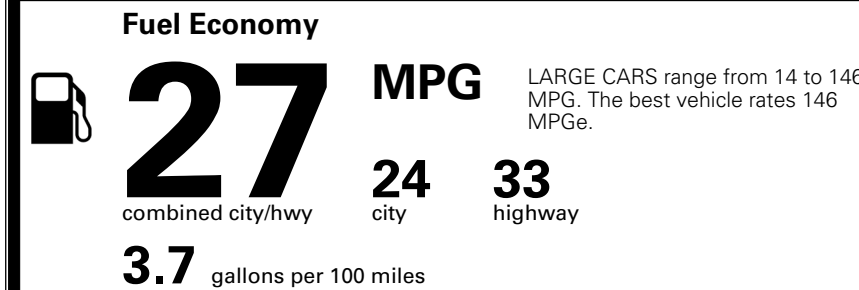

EPA DOT Fuel Economy and Environment

Gasoline Vehicle

You spend
$750
more in fuel costs
over 5 years
compared to the
average new vehicle.

Annual fuel cost
$1,850