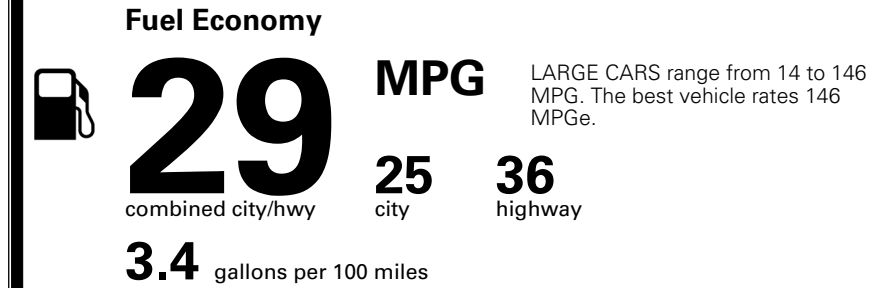

MSRP INCLUDING OPTIONS \$ 31,680.00

INLAND FREIGHT AND HANDLING \$ 1,245.00

TOTAL MANUFACTURER'S SUGGESTED RETAIL PRICE ▶

\$ 32,925.00

TOTAL ADDITIONAL WEIGHT: 7.3

EPA DOT Fuel Economy and Environment

Gasoline Vehicle

You save \$0
 in fuel costs over 5 years compared to the average new vehicle.

Annual fuel cost \$1,700

Fuel Economy & Greenhouse Gas Rating (tailpipe only)

Smog Rating (tailpipe only)

Actual results will vary for many reasons, including driving conditions and how you drive and maintain your vehicle. The average new vehicle gets 29 MPG and costs \$8,500 to fuel over 5 years. Cost estimates are based on 15,000 miles per year at \$ 3.30 per gallon. MPGe is miles per gasoline gallon equivalent. Vehicle emissions are a significant cause of climate change and smog.