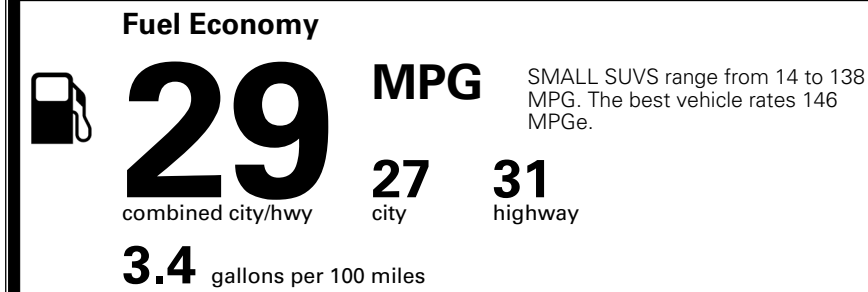

EPA DOT Fuel Economy and Environment

Gasoline Vehicle

You save \$0
 in fuel costs over 5 years compared to the average new vehicle.

Annual fuel cost \$1,700

Actual results will vary for many reasons, including driving conditions and how you drive and maintain your vehicle. The average new vehicle gets 29 MPG and costs \$8,500 to fuel over 5 years. Cost estimates are based on 15,000 miles per year at \$ 3.30 per gallon. MPGe is miles per gasoline gallon equivalent. Vehicle emissions are a significant cause of climate change and smog.