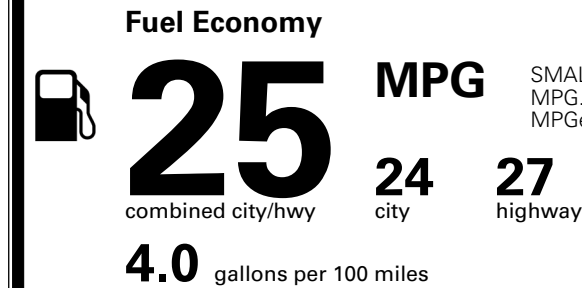

\$395.00
 \$800.00

 \$200.00
 \$80.00

MSRP INCLUDING OPTIONS

\$ 32,865.00

INLAND FREIGHT AND HANDLING

\$ 1,445.00

TOTAL MANUFACTURER'S SUGGESTED RETAIL PRICE ▶

\$ 34,310.00

TOTAL ADDITIONAL WEIGHT: 6.7

EPA DOT Fuel Economy and Environment

Gasoline Vehicle

SMALL SUVs range from 14 to 125 MPG. The best vehicle rates 146 MPGe.

You spend
\$1,500
 more in fuel costs
 over 5 years
 compared to the
 average new vehicle.