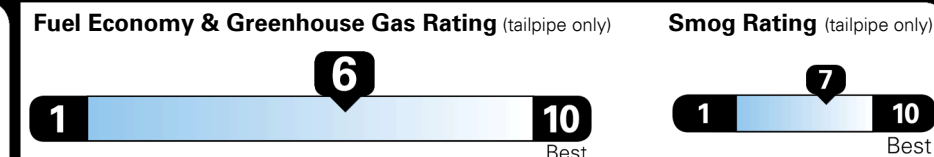

EPA DOT Fuel Economy and Environment

Gasoline Vehicle

Fuel Economy

31 MPG
combined city/hwy

29 MPG
city

35 MPG
highway

3.2 gallons per 100 miles

SMALL STATION WAGONS range from 16 to 120 MPG. The best vehicle rates 140 MPGe.

You save $1,000
in fuel costs over 5 years compared to the average new vehicle.

Annual fuel cost $1,750