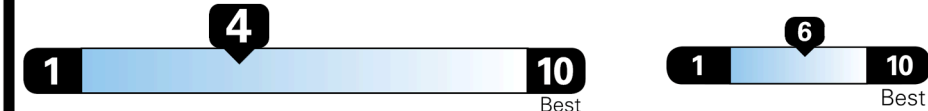

This vehicle emits 428 grams CO₂ per mile. The best emits 0 grams per mile (tailpipe only). Producing and distributing fuel also create emissions; learn more at fueleconomy.gov.

Actual results will vary for many reasons, including driving conditions and how you drive and maintain your vehicle. The average new vehicle gets 29 MPG and costs $8,500 to fuel over 5 years. Cost estimates are based on 15,000 miles per year at $ 3.30 per gallon. MPGe is miles per gasoline gallon equivalent. Vehicle emissions are a significant cause of climate change and smog.

fueleconomy.gov

Calculate personalized estimates and compare vehicles