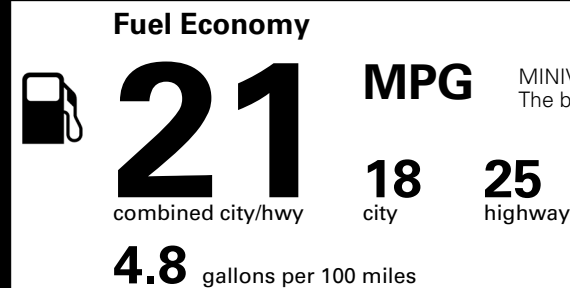

EPA DOT Fuel Economy and Environment

Gasoline Vehicle

MINIVANS range from 20 to 83 MPG. The best vehicle rates 146 MPGe.

You spend
$3,250
more in fuel costs
over 5 years
compared to the
average new vehicle.

Annual fuel cost
$2,350

Fuel Economy & Greenhouse Gas Rating (tailpipe only) Smog Rating (tailpipe only)