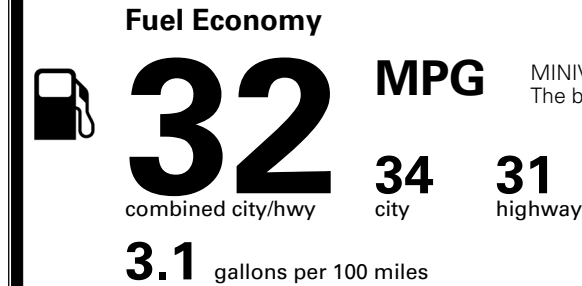

\$315.00
 \$80.00

MSRP INCLUDING OPTIONS

\$ 43,985.00

INLAND FREIGHT AND HANDLING

\$ 1,545.00

TOTAL MANUFACTURER'S SUGGESTED RETAIL PRICE ▶

\$ 45,530.00

TOTAL ADDITIONAL WEIGHT: 10.8

EPA DOT Fuel Economy and Environment

Gasoline Vehicle

MINIVANS range from 20 to 83 MPG.
 The best vehicle rates 146 MPGe.

You save \$750
 in fuel costs
 over 5 years
 compared to the
 average new vehicle.