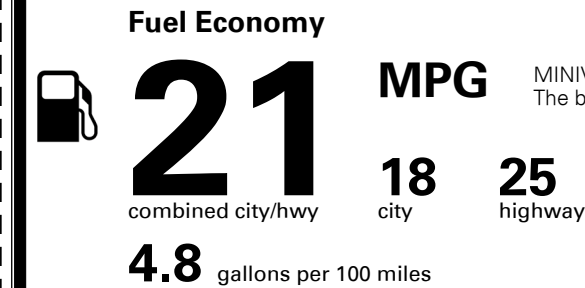

TOTAL MANUFACTURER'S SUGGESTED RETAIL PRICE ▶

\$ 53,315.00

TOTAL ADDITIONAL WEIGHT: 10.1

*Additional terms and conditions apply.
 **Kia Connect may be currently unavailable for some Model Year 2022 and newer vehicles sold or purchased in Massachusetts; please see owners.kia.com for more information.
 NOTE: When you purchase this vehicle, Kia America, Inc. collects personal information you provide to the dealership. For information on our collection and use of personal information and your rights, please see our Privacy Policy on www.kia.com.

EPA DOT Fuel Economy and Environment

Gasoline Vehicle

You spend
\$3,250
 more in fuel costs
 over 5 years
 compared to the
 average new vehicle.

Annual fuel cost
\$2,350

Actual results will vary for many reasons, including driving conditions and how you drive and maintain your vehicle. The average new vehicle gets 29 MPG and costs \$8,500 to fuel over 5 years. Cost estimates are based on 15,000 miles per year at \$ 3.30 per gallon. MPGe is miles per gasoline gallon equivalent. Vehicle emissions are a significant cause of climate change and smog.