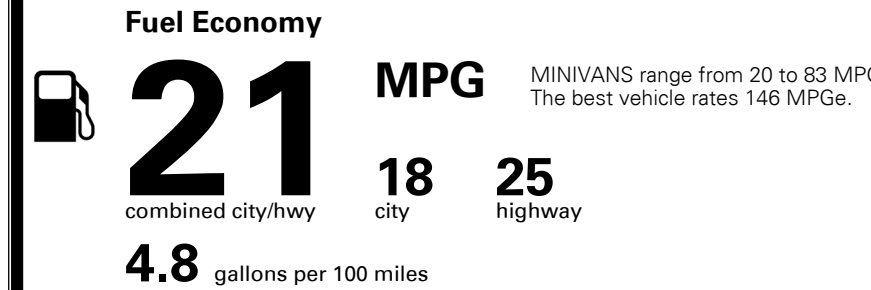

TOTAL ADDITIONAL WEIGHT: 10.1

EPA DOT Fuel Economy and Environment

Gasoline Vehicle

You spend \$3,250 more in fuel costs over 5 years compared to the average new vehicle.

Annual fuel cost \$2,350

Actual results will vary for many reasons, including driving conditions and how you drive and maintain your vehicle. The average new vehicle gets 29 MPG and costs \$8,500 to fuel over 5 years. Cost estimates are based on 15,000 miles per year at \$ 3.30 per gallon. MPGe is miles per gasoline gallon equivalent. Vehicle emissions are a significant cause of climate change and smog.