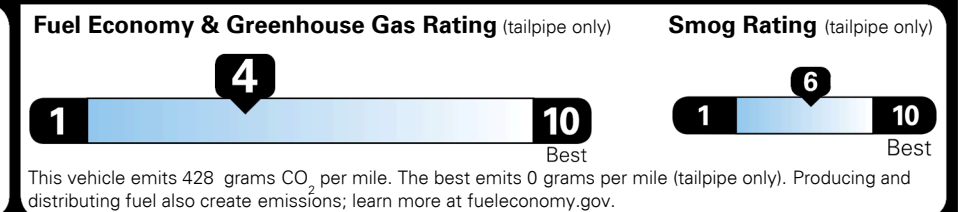

EPA DOT Fuel Economy and Environment

Gasoline Vehicle

You spend
\$3,250
 more in fuel costs
 over 5 years
 compared to the
 average new vehicle.

Annual fuel cost
\$2,350

Actual results will vary for many reasons, including driving conditions and how you drive and maintain your vehicle. The average new vehicle gets 29 MPG and costs \$8,500 to fuel over 5 years. Cost estimates are based on 15,000 miles per year at \$ 3.30 per gallon. MPGe is miles per gasoline gallon equivalent. Vehicle emissions are a significant cause of climate change and smog.