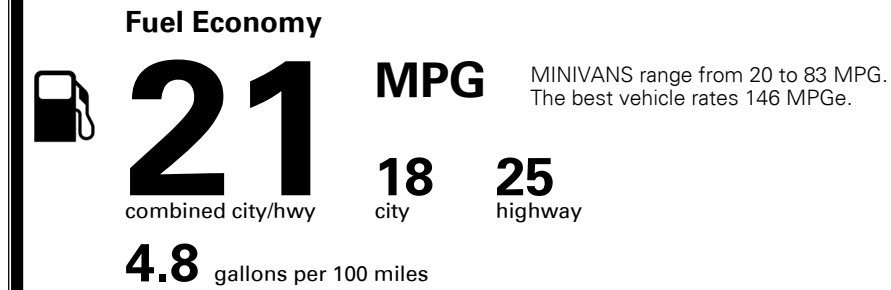

Added to/in place of standard SX features

- Dark Edition Alloy Wheels
- Dark Exterior Accents
- LED Projector Headlights
- LED Rear Combination Lights
- Leather Seat Trim
- Head-Up Display
- Bose Premium Audio System
- Heated Steering Wheel
- Digital Rear View Mirror w/ HomeLink™

Included
Included
Included
Included
Included
Included
Included
Included
Included

ADDITIONAL INSTALLED EQUIPMENT:

(In addition to or in place of standard features)

- Ivory Silver Paint
- SX Prestige Seat Package
- 7-Passenger Seating
- 2nd Row Power Seats w/Leg Support
- Heated and Ventilated 2nd-Row Seats
- Ambient Lighting and Glossy Interior Trim
- All Weather Floor Mats, Luxury
- Carpeted Floor Mats, Luxury (7-Passenger)

$495.00
Included

$295.00
$265.00

MSRP INCLUDING OPTIONS

$ 52,145.00

INLAND FREIGHT AND HANDLING

$ 1,435.00

TOTAL MANUFACTURER'S SUGGESTED RETAIL PRICE ▶

$ 53,580.00

TOTAL ADDITIONAL WEIGHT: 26.0

*Additional terms and conditions apply.
**Kia Connect may be currently unavailable for some Model Year 2022 and newer vehicles sold or purchased in Massachusetts; please see owners.kia.com for more information.
NOTE: When you purchase this vehicle, Kia America, Inc. collects personal information you provide to the dealership. For information on our collection and use of personal information and your rights, please see our Privacy Policy on www.kia.com.

EPA DOT Fuel Economy and Environment

Gasoline Vehicle

You spend
$3,250
more in fuel costs
over 5 years
compared to the
average new vehicle.

Annual fuel cost
$2,350