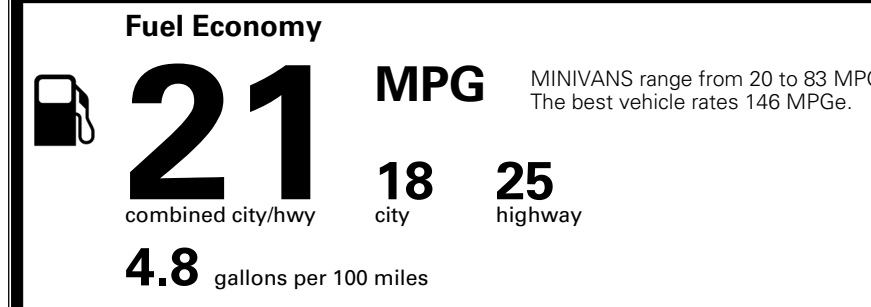

EPA DOT Fuel Economy and Environment

Gasoline Vehicle

You spend $3,250 more in fuel costs over 5 years compared to the average new vehicle.

Annual fuel cost $2,350