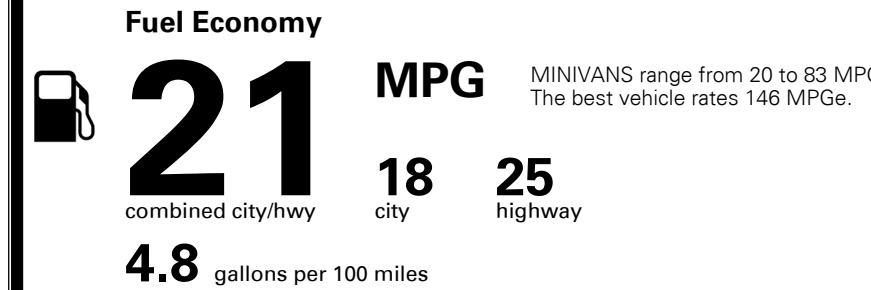

EPA DOT Fuel Economy and Environment

Gasoline Vehicle

You spend **$3,250** more in fuel costs over 5 years compared to the average new vehicle.

Annual fuel cost **$2,350**