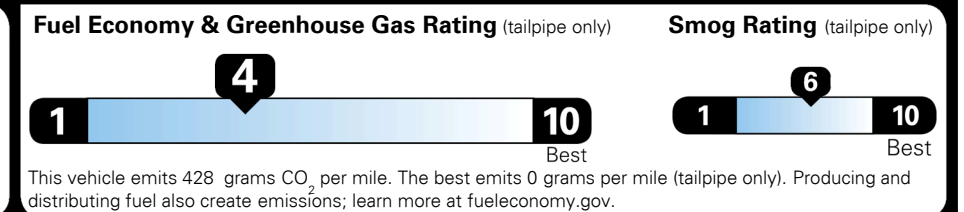

EPA DOT Fuel Economy and Environment

Gasoline Vehicle

You spend **\$3,250** more in fuel costs over 5 years compared to the average new vehicle.

Annual fuel cost **\$2,350**

Actual results will vary for many reasons, including driving conditions and how you drive and maintain your vehicle. The average new vehicle gets 29 MPG and costs \$8,500 to fuel over 5 years. Cost estimates are based on 15,000 miles per year at \$ 3.30 per gallon. MPGe is miles per gasoline gallon equivalent. Vehicle emissions are a significant cause of climate change and smog.