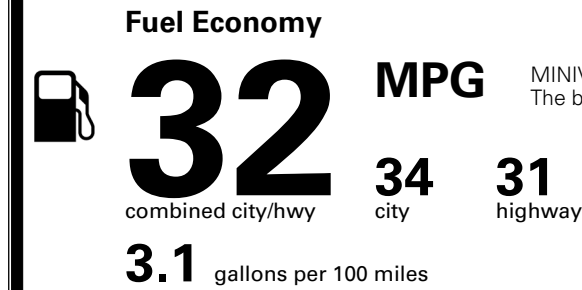

EPA DOT Fuel Economy and Environment

Gasoline Vehicle

MINIVANS range from 20 to 83 MPG.
 The best vehicle rates 146 MPGe.

You save \$750
 in fuel costs
 over 5 years
 compared to the
 average new vehicle.