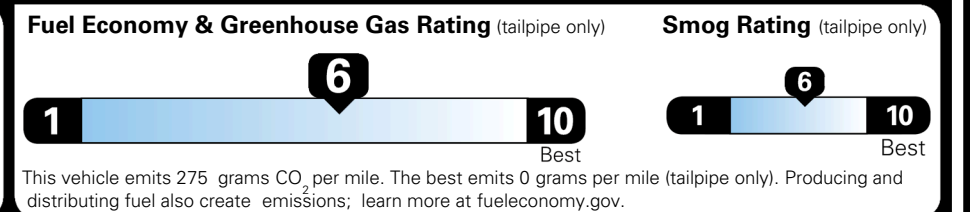

\$495.00
 Included

MSRP INCLUDING OPTIONS

\$ 53,985.00

INLAND FREIGHT AND HANDLING

\$ 1,545.00

TOTAL MANUFACTURER'S SUGGESTED RETAIL PRICE ▶

\$ 55,530.00

TOTAL ADDITIONAL WEIGHT:

EPA DOT Fuel Economy and Environment

Gasoline Vehicle

You save \$750
 in fuel costs over 5 years compared to the average new vehicle.

Annual fuel cost \$1,550

Actual results will vary for many reasons, including driving conditions and how you drive and maintain your vehicle. The average new vehicle gets 29 MPG and costs \$8,500 to fuel over 5 years. Cost estimates are based on 15,000 miles per year at \$ 3.30 per gallon. MPGe is miles per gasoline gallon equivalent. Vehicle emissions are a significant cause of climate change and smog.