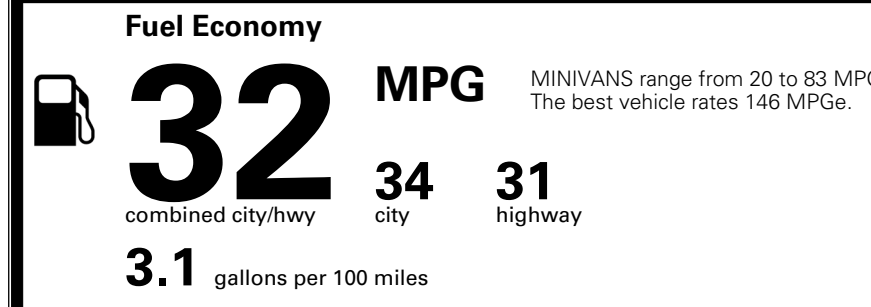

\$495.00
 Included

MSRP INCLUDING OPTIONS

\$ 53,985.00

INLAND FREIGHT AND HANDLING

\$ 1,545.00

TOTAL MANUFACTURER'S SUGGESTED RETAIL PRICE ▶

\$ 55,530.00

TOTAL ADDITIONAL WEIGHT:

EPA DOT Fuel Economy and Environment

Gasoline Vehicle

You save \$750
 in fuel costs over 5 years compared to the average new vehicle.

Annual fuel cost \$1,550

Actual results will vary for many reasons, including driving conditions and how you drive and maintain your vehicle. The average new vehicle gets 29 MPG and costs \$8,500 to fuel over 5 years. Cost estimates are based on 15,000 miles per year at \$ 3.30 per gallon. MPGe is miles per gasoline gallon equivalent. Vehicle emissions are a significant cause of climate change and smog.